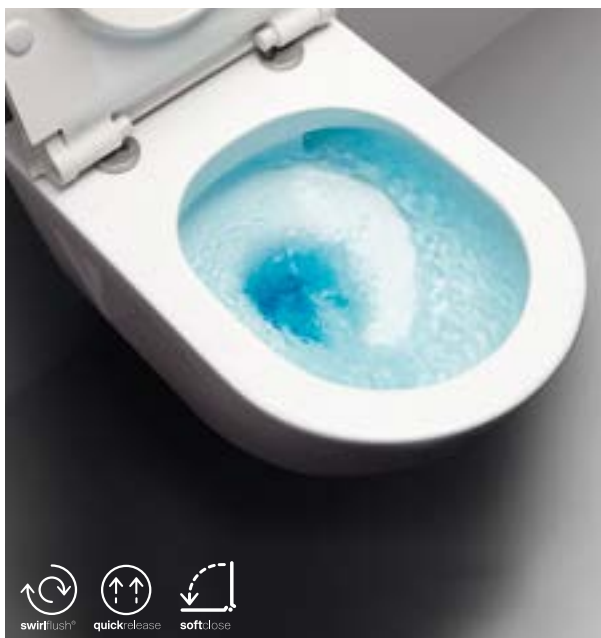

NORM WC fali, SWIRLFLUSH, 36x50 cm, fehér

861611

134.990,-

WC ülőke, QUICK RELEASE

MS86CSN11 SLIM Soft Close, duroplast, fehér

59.990,-

MS86CN11 Soft Close, duroplast, fehér

47.990,-

MS86N11 duroplast, fehér

32.990,-

NORM bidé fali, 36x50 cm, fehér

8664111

114.990,-