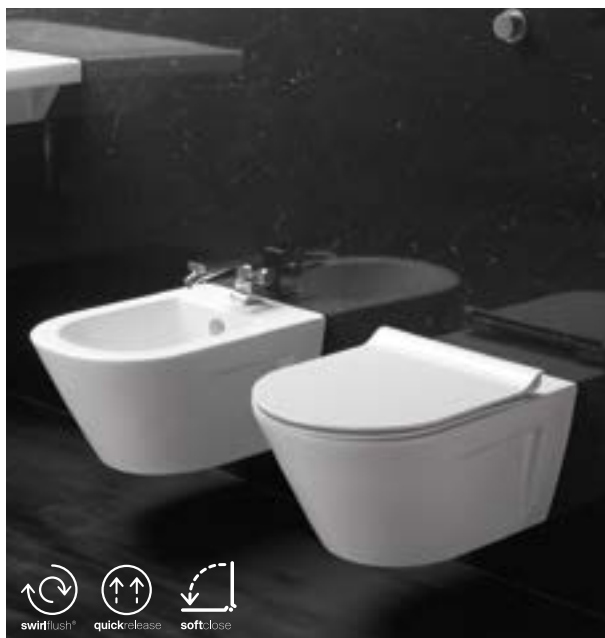

WC ülőke, QUICK RELEASE

MS76SN11 SLIM Soft Close, duroplast, fehér

58.990,-

NORM BIG WC fali, SWIRLFLUSH, 36x55 cm, fehér

861511

169.990,-

WC ülőke, QUICK RELEASE

MS86CSN11 SLIM Soft Close, duroplast, fehér