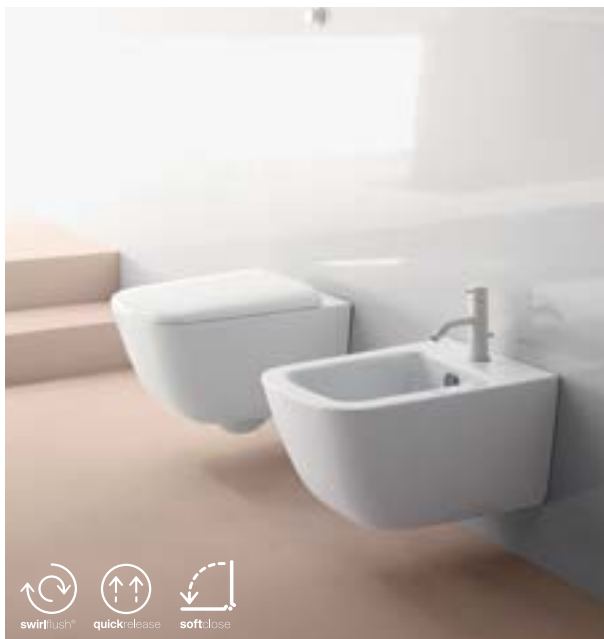

SAND BIG WC fali, SWIRLFLUSH, 37x55 cm, fehér

901511	159.990,-
WC ülőke, QUICK RELEASE	
MS90C11 Soft Close, duroplast, fehér	55.990,-
MS9011 duroplast, fehér	37.990,-
SAND BIG bidé fali, 37x55 cm, fehér	
9065111	133.990,-