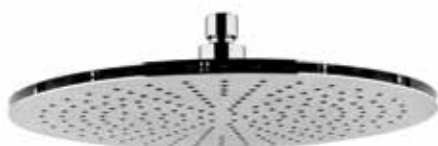

FINITURE/FINISHING	€
CR	71,00

19833

Soffione tondo ispezionabile, modello leggero Ø30
in acciaio anticalcare
Round big shower inspectable, light model Ø30