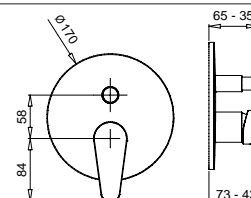

3645E

Parti esterne monocomando a parete
con canna 19 cm
External part of wall mixer with spout 19 cm

FINITURE/FINISHING
CR

€
58,00

Blocco interno art. 19891
Built-in art. 19891

3646E

Parti esterne monocomando a parete
con canna 22 cm
External part of wall mixer with spout 22 cm

FINITURE/FINISHING
CR

€
61,00

Blocco interno art. 19891
Built-in art. 19891

3672E

Parti esterne monocomando incasso con deviatore
a 2 uscite
External part of built-in mixer with 2 ways diverter

FINITURE/FINISHING
CR

€
67,00

Blocco interno art. 19898
Built-in art. 19898

3631E

Parti esterne monocomando incasso con deviatore
a 3 uscite
External part of built-in mixer with 3 ways diverter

FINITURE/FINISHING
CR

€
60,00

Blocco interno art. 19893
Built-in art. 19893

3632E

Parti esterne monocomando incasso con deviatore
a 4 uscite
External part of built-in mixer with 4 ways diverter

FINITURE/FINISHING
CR

€
60,00

Blocco interno art. 19894
Built-in art. 19894