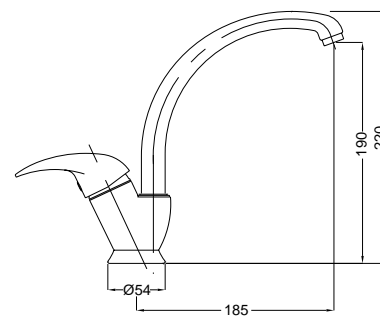

Toby

Monocomando monoforo lavello leva laterale
con flex inox, canna ovale
Single hole sink mixer lateral lever with flex,
oval spout

FINITURE/FINISHING

CR

€

86,00