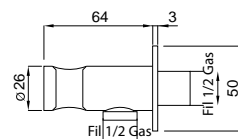

Gancio da incasso minimalista con presa acqua
Minimalist built-in fixed support with wall connection

FINITURE/FINISHING	€
CR	57,00
NS	80,00
OP	64,00
BR	77,00
RA	77,00