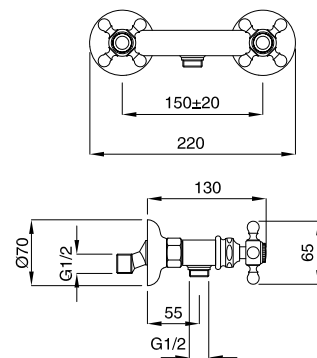

Gruppo doccia esterno senza duplex
External shower mixer without duplex

FINITURE/FINISHING	€
CR	119,00
CRDO	131,00
RA	160,00
BR	160,00
DO	208,00