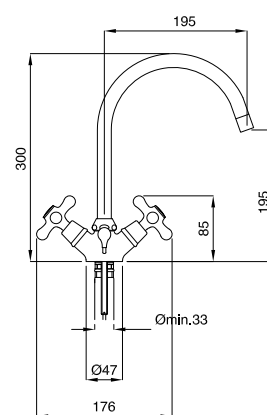

Monoforo lavabo canna girevole
scarico automatico 1"1/4 con flex inox
Single hole basin mixer swivel spout
automatic pop-up 1"1/4 with flex

FINITURE/FINISHING

	€
CR	139,00
CRDO	154,00
COCR	145,00
CODO	160,00
DO	243,00
RA	187,00
BR	187,00