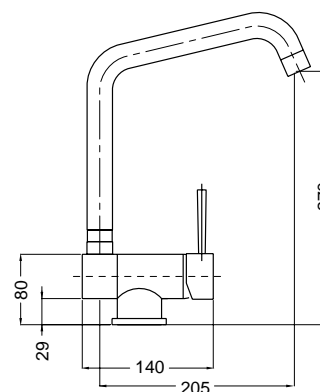

FINITURE/FINISHING

	€
CR	169,00
OP	189,00
BR	228,00