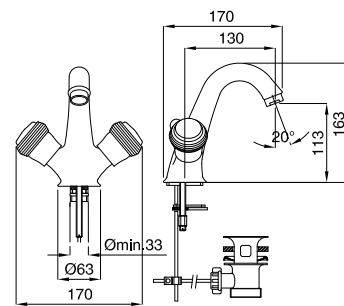

FINITURE/FINISHING

	€
CR	200,00
CRDO	223,00
DO	350,00
BR	270,00