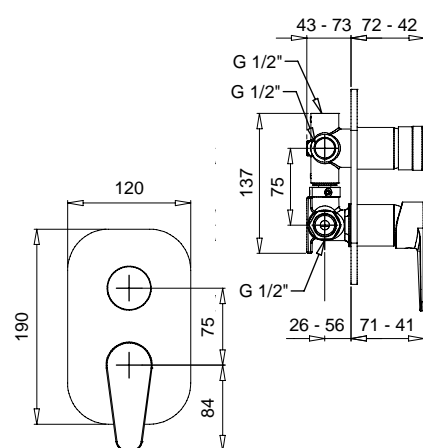

3631
Monocomando incasso con deviatore a 3 uscite
Built-in mixer with 3 ways diverter

FINITURE/FINISHING €
CR 189,00

3632
Monocomando incasso con deviatore a 4 uscite
Built-in mixer with 4 ways diverter

CR 198,00