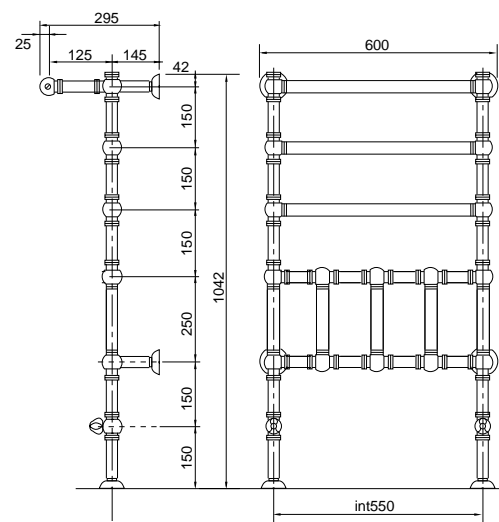

FINITURE/FINISHING

€

CR

3.165,00

BR

4.430,00

DO

4.750,00