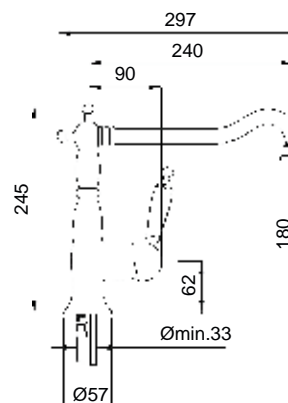

Oxford

Monocomando monoforo lavello canna tubo girevole con flex inox
Single hole sink mixer swivel tube spout with flex

FINITURE/FINISHING	€	FINITURE/FINISHING	€
CR	162,00	NIL	227,00
CRDO	182,00	BO	220,00
RA	219,00	OP	181,00
BR	219,00	NS	227,00
DO	283,00	NF	227,00