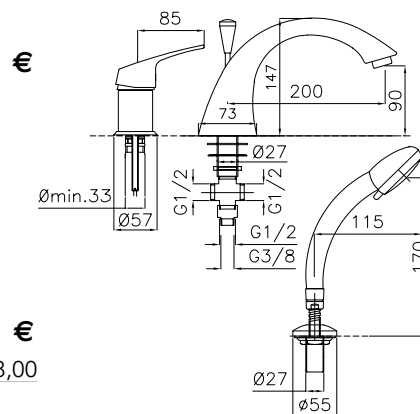

FINITURE/FINISHING
CR

€
111,00

6550

Monocomando bordo vasca 3 fori
3 holes bath deck mixer

FINITURE/FINISHING
CR

€
278,00

6513

Monocomando lavabo scarico automatico
1"1/4 con flex inox
Single hole basin mixer pop-up 1"1/4 with flex