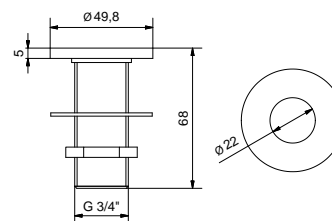

FINITURE/FINISHING

	€
CR	17,00
NS	24,00
OP	19,00
OS	33,00

19399

Porta doccia per bordo vasca tipo quadro
Deck mount bracket for handshower square type

FINITURE/FINISHING

	€
CR	33,00
NS	46,00
OP	37,00

19433

Curvetta per porta doccia
Brass elbow for deck mount bracket