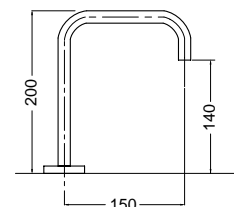

FINITURE/FINISHING	€
CR	153,00
BR	206,00
DO	268,00
NS	211,00
OP	172,00
OS	294,00

19314

Bocca per batteria bordo vasca minimalista
Minimalist style spout for deck mount bath mixer