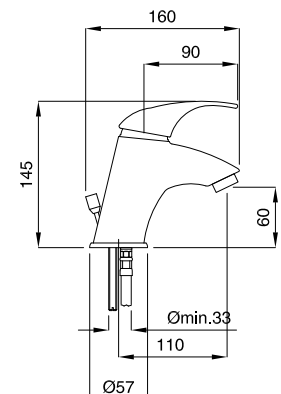

8702

Monocomando vasca esterno con duplex
External bath mixer with duplex shower

FINITURE/FINISHING
CR

€ 153,00

8708

Monocomando vasca esterno senza duplex
External bath mixer without duplex shower

FINITURE/FINISHING
CR

€ 118,00

8750

Monocomando bordo vasca 3 fori
3 holes bath deck mixer

FINITURE/FINISHING
CR

€ 289,00

8713

Monocomando lavabo scarico automatico
1"1/4 con flex inox
Single hole basin mixer pop-up 1"1/4 with flex
8712
Con tubetti rame · With copper tubes

FINITURE/FINISHING
CR

€ 98,00