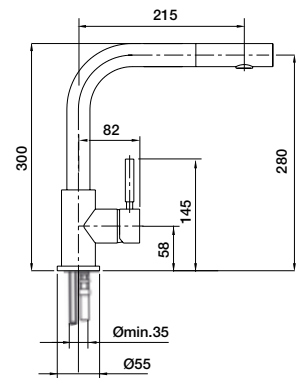

Kobuk

Monocomando monoforo lavello doccetta estraibile, piega a 90° con flex inox
Single hole sink mixer, pull-out shower, turn 90° with flex

FINITURE/FINISHING	€
CR	237,00
NS	332,00
OP	265,00
BR	320,00