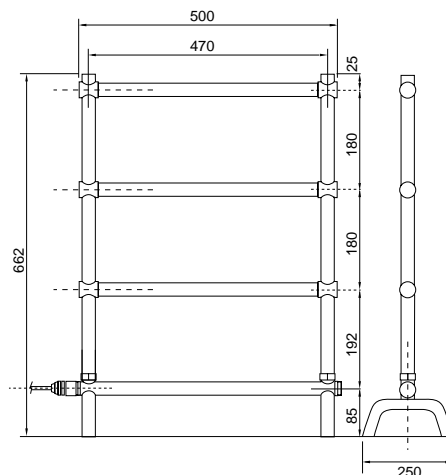

Scaldasalviette

20854

Scaldasalviette mobile componibile in ottone.
Funzionamento a 230 V, con cartuccia riscaldante
in acciaio inox 100W. Limitatore di temperatura 70°C
e termofusibile di sicurezza 128°C.
Grado di protezione elemento riscaldante IP64.
Lunghezza cavo per articoli presa 1200 mm

*Free standing modular brass heated towel rail.
Operation at 230 V, 100W stainless steel heating
element 70 degrees C temperature.
Limit fuse security thermo fuse 128 degrees C.
Electric elements pastection level IP64.
Cable length for wall provided models 1200 mm*

FINITURE/FINISHING

CR

€

802,00

20856

Scaldasalviette mobile in ottone.
Funzionamento a 230 V, con cavo riscaldante
a secco 45W.
Limitatore di temperatura 70°C
e termofusibile di sicurezza 128°C.
Grado di protezione elemento
riscaldante IP64.
Lunghezza cavo per articoli
presa 1200 mm

*Free standing brass heated towel rail.
Operation at 230 V, equiped with a 45W
dry heating wire.
70 degrees C temperature. Limit fuse
security thermo fuse
128 degrees C. Electric elements pastection
level IP64.
Cable length for wall provided
models 1200 mm*

FINITURE/FINISHING

CR

€

528,00