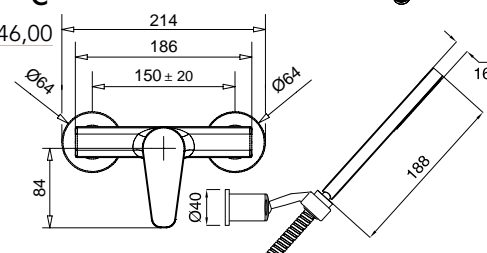

Monocomando doccia esterno con kit duplex
External shower mixer with duplex kit

FINITURE/FINISHING

CR

€

146,00