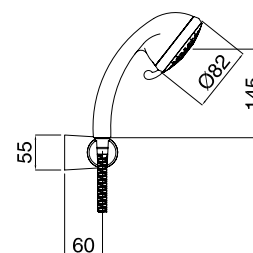

FINITURE/FINISHING
CR

€
41,00