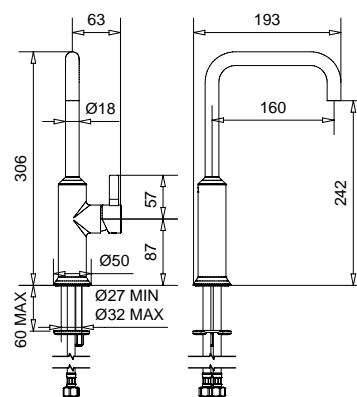

5682

Orion

Monocomando monoforo livello canna girevole
con flex inox
Single hole sink mixer swivel spout with flex

FINITURE/FINISHING

CR

€
165,00

OP solo nero · only black

185,00