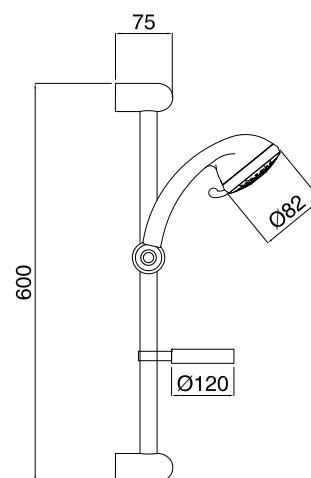

FINITURE/FINISHING

CR

€
110,00

19762

Saliscendi "Venus" doccetta idromassaggio
Sliding rail "Venus" with hydromassage handshower

FINITURE/FINISHING
CR

€
66,00

19713