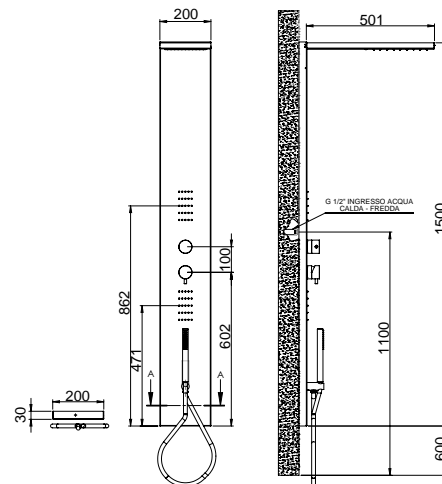

FINITURE/FINISHING

CR con canna 13 cm / with spout 13 cm	95,00
CR con canna 20 cm / with spout 20 cm	97,00
CR con canna 35 cm / with spout 35 cm	99,00

€

Wellness

19810

Colonna doccia in acciaio inox, con soffione a pioggia, body jet, deviatore a 3 vie
Shower column for wall in stainless steel with rain shower head, body jet, 3 ways diverter