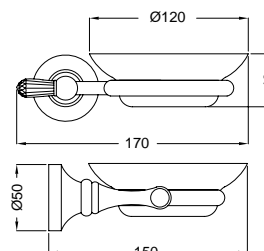

27800

Porta sapone a muro con vetro satinato
Soap holder for wall with satin glass

28800

Porta sapone a muro con ceramica bianca
Soap holder for wall with white ceramic

FINITURE/FINISHING

	€
27800 CR	143,00
BR	174,00
DO	189,00
28800 CR	124,00
BR	155,00
DO	170,00