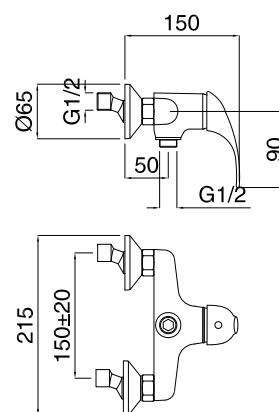

8738

Monocomando doccia esterno senza duplex
External shower mixer without duplex

FINITURE/FINISHING

CR

€
82,00

8735

Monocomando doccia esterno con kit duplex
External shower mixer with duplex kit

FINITURE/FINISHING

CR

€
117,00

8774

Monocomando incasso con deviatore, bocca e soffione
Built-in bath mixer with spout and shower

FINITURE/FINISHING

CR

€
315,00

8773

Monocomando doccia incasso con braccio doccia
Built-in shower mixer with shower arm

FINITURE/FINISHING

CR

€
110,00