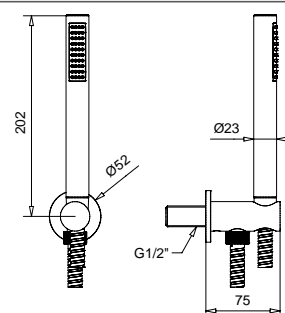

19717

Kit duplex con supporto presa acqua minimalista
Minimalist kit duplex with wall connection

FINITURE/FINISHING		€
CR		87,00
NS	c/doccetta ottone · with brass shower	160,00
OP	c/doccetta ottone · with brass shower	125,00
BR	c/doccetta ottone · with brass shower	147,00
RA	c/doccetta ottone · with brass shower	147,00