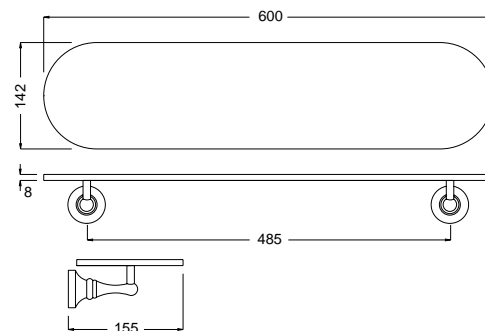

FINITURE/FINISHING

	€
CR	262,00
BR	333,00
DO	378,00