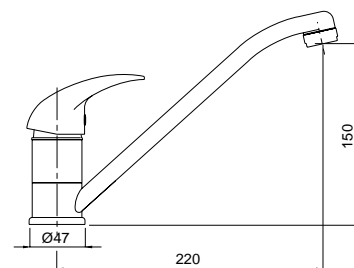

86,00

1882

Toby

Monocomando monoforo lavello canna girevole
con flex inox
Single hole sink mixer swivel spout with flex

FINITURE/FINISHING

CR

€

75,00