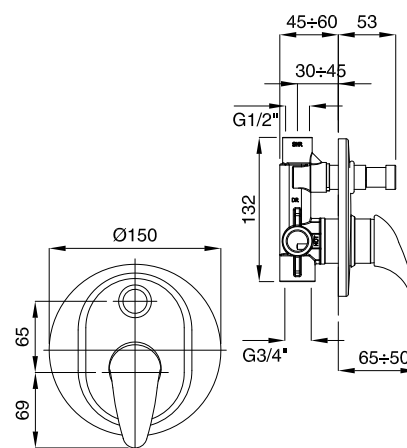

Monocomando incasso con deviatore a 2 uscite
Built-in mixer 2 ways with diverter