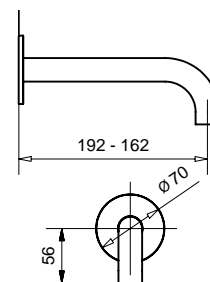

FINITURE/FINISHING

	€
CR	43,00
NS	60,00
OP	48,00
BR	58,00
OS	91,00
CNL	60,00
GF	69,00