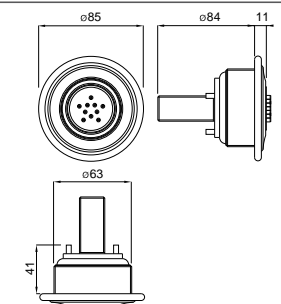

FINITURE/FINISHING

CR € 130,00
BR 175,00
RA 175,00
DO 227,00