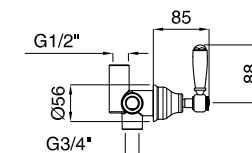

FINITURE/FINISHING

CR € 100,00
CRDO 103,00
BR 135,00
RA 135,00
DO 175,00
NIL 140,00