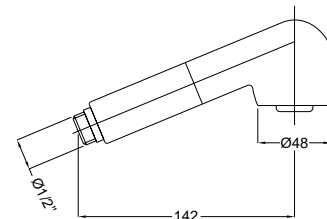

FINITURE/FINISHING

CR	23,00
----	-------

€

19379

Doccetta shut-off minimalista completa di supporto e flessibile
Minimalist shut-off handshower with support and flexible

FINITURE/FINISHING

CR	104,00
OP	118,00