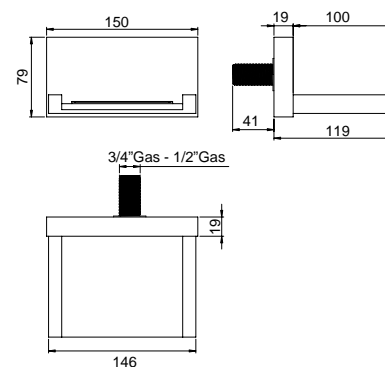

FINITURE/FINISHING €
CR _____ 648,00