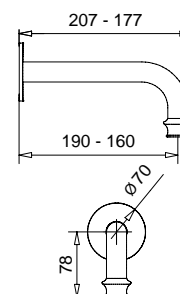

Bocca a parete antica "Denver" 19 cm
Spout old style for range "Denver" 19 cm

FINITURE/FINISHING	€
CR	62,00
NS	87,00
BR	84,00
RA	84,00
DO	108,00