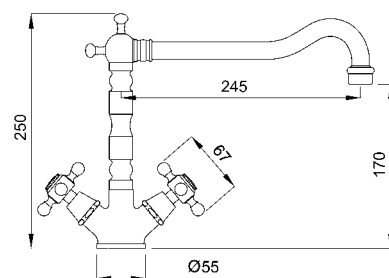

Revival

Monoforo lavello canna tubo girevole
con flex inox
Single hole sink mixer swivel tube spout with flex

FINITURE/FINISHING	€
CR	158,00
CRDO	170,00
RA	213,00
BR	213,00
DO	276,00