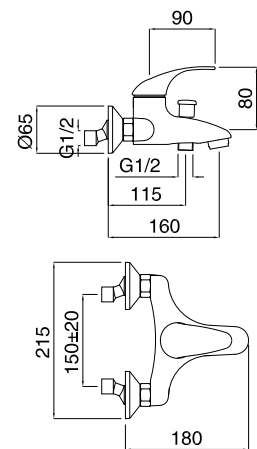

8702

Monocomando vasca esterno con duplex
External bath mixer with duplex shower

FINITURE/FINISHING
CR

€ 153,00

8708

Monocomando vasca esterno senza duplex
External bath mixer without duplex shower

FINITURE/FINISHING
CR

€ 118,00

8750

Monocomando bordo vasca 3 fori
3 holes bath deck mixer

FINITURE/FINISHING
CR

€ 289,00

8713

Monocomando lavabo scarico automatico
1"1/4 con flex inox
Single hole basin mixer pop-up 1"1/4 with flex
8712
Con tubetti rame · With copper tubes

FINITURE/FINISHING
CR

€ 98,00