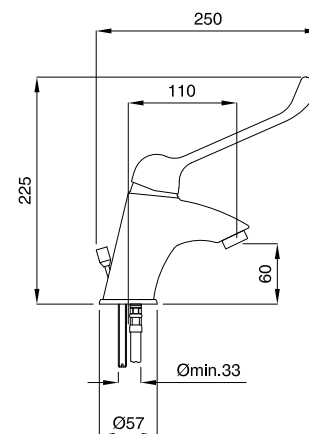

FINITURE/FINISHING €
CR 104,00

8723