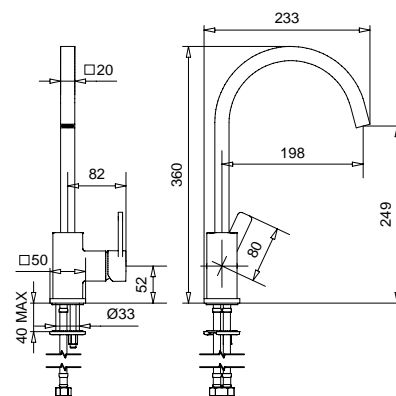

FINITURE/FINISHING

	€
CR	295,00
NS	413,00
OP	330,00

9399

Stone

Monocomando monoforo lavello canna girevole
con flex inox
Single hole sink mixer swivel spout with flex

FINITURE/FINISHING

	€
CR	230,00
NS	322,00
OP	258,00