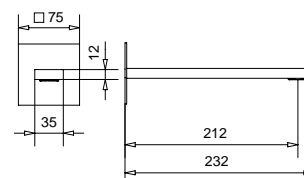

Bocca a parete quadra 21 cm
Square spout for wall 21 cm

FINITURE/FINISHING	€
CR	110,00
NS	154,00
OP	123,00