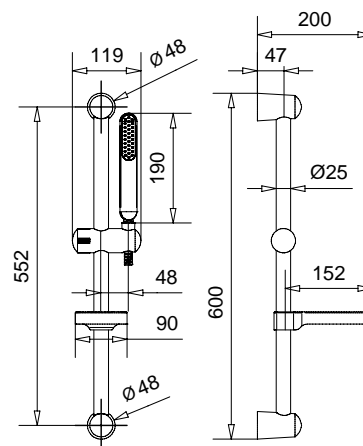

Saliscendi "Venus" con doccetta "Century"
Sliding rail "Venus" with "Century" handshower

FINITURE/FINISHING €
CR 69,00