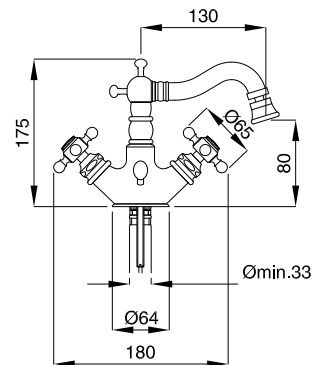

Monoforo bidet scarico automatico
1"1/4 con flex inox
Single hole basin mixer automatic pop-up
1"1/4 with flex

8342

Con tubetti rame · With copper tubes

FINITURE/FINISHING	€
CR	211,00
CRDO	233,00
RA	284,00
BR	284,00
DO	369,00