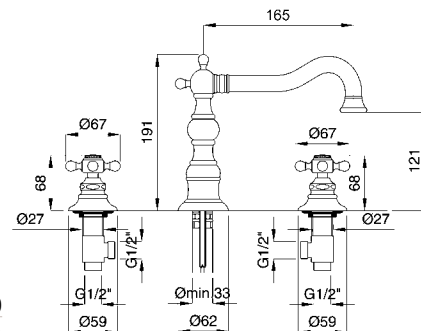

FINITURE/FINISHING

CR	258,00
CRDO	272,00
RA	348,00
BR	348,00
DO	451,00

8344

Monoforo bidet scarico automatico
1"1/4 con flex inox
Single hole basin mixer automatic pop-up
1"1/4 with flex

8342

Con tubetti rame · With copper tubes