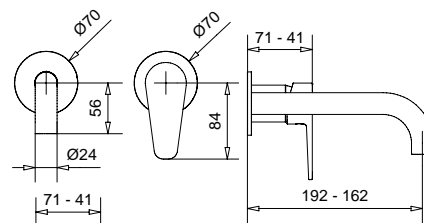

3645E

Parti esterne monocomando a parete
con canna 19 cm
External part of wall mixer with spout 19 cm

FINITURE/FINISHING
CR

€
58,00

Blocco interno art. 19891
Built-in art. 19891

3646E

Parti esterne monocomando a parete
con canna 22 cm
External part of wall mixer with spout 22 cm

FINITURE/FINISHING
CR

€
61,00

Blocco interno art. 19891
Built-in art. 19891

3672E

Parti esterne monocomando incasso con deviatore
a 2 uscite
External part of built-in mixer with 2 ways diverter

FINITURE/FINISHING
CR

€
67,00

Blocco interno art. 19898
Built-in art. 19898

3631E

Parti esterne monocomando incasso con deviatore
a 3 uscite
External part of built-in mixer with 3 ways diverter

FINITURE/FINISHING
CR

€
60,00

Blocco interno art. 19893
Built-in art. 19893

3632E

Parti esterne monocomando incasso con deviatore
a 4 uscite
External part of built-in mixer with 4 ways diverter

FINITURE/FINISHING
CR

€
60,00

Blocco interno art. 19894
Built-in art. 19894