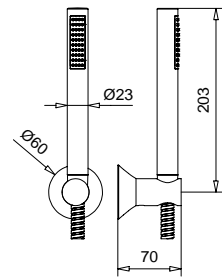

FINITURE/FINISHING

	€
CR	112,00
OP	151,00
NF	193,00
OS	271,00