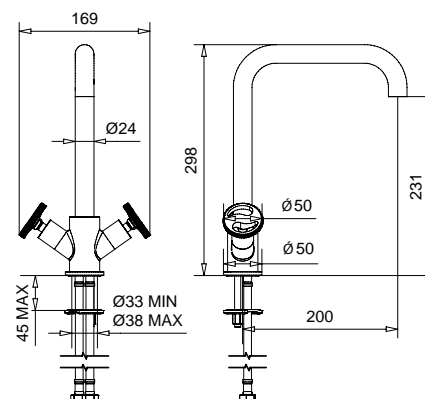

NS

277,00

OP

222,00

7351

Rodos

Monoforo lavello canna tubo girevole
con flex inox
Single hole sink mixer swivel tube
spout with flex

FINITURE/FINISHING