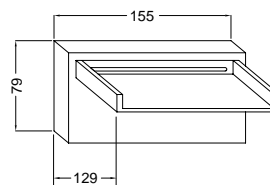

FINITURE/FINISHING €
CR _____ 615,00

19301

Bocca di erogazione per bordo vasca 129x155 mm.
Attacco 3/4" M
Roman tub spout deck mount 129x155 mm - 3/4" M
connection

FINITURE/FINISHING €
CR _____ 648,00

19337