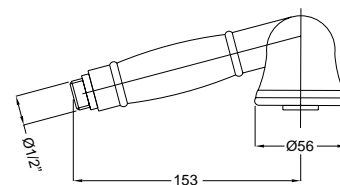

FINITURE/FINISHING

CR	42,00
BR	57,00
RA	57,00
DO	73,00

€