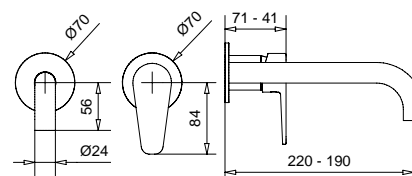

3645E

Parti esterne monocomando a parete
con canna 19 cm
External part of wall mixer with spout 19 cm

FINITURE/FINISHING
CR

€
58,00

Blocco interno art. 19891
Built-in art. 19891

3646E

Parti esterne monocomando a parete
con canna 22 cm
External part of wall mixer with spout 22 cm

FINITURE/FINISHING
CR

€
61,00

Blocco interno art. 19891
Built-in art. 19891

3672E

Parti esterne monocomando incasso con deviatore
a 2 uscite
External part of built-in mixer with 2 ways diverter

FINITURE/FINISHING
CR

€
67,00

Blocco interno art. 19898
Built-in art. 19898

3631E

Parti esterne monocomando incasso con deviatore
a 3 uscite
External part of built-in mixer with 3 ways diverter

FINITURE/FINISHING
CR

€
60,00

Blocco interno art. 19893
Built-in art. 19893

3632E

Parti esterne monocomando incasso con deviatore
a 4 uscite
External part of built-in mixer with 4 ways diverter

FINITURE/FINISHING
CR

€
60,00

Blocco interno art. 19894
Built-in art. 19894