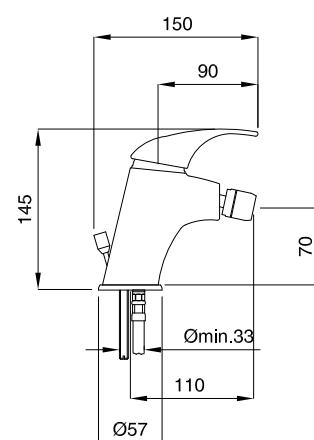

FINITURE/FINISHING €
CR 93,00

8730

Monocomando doccia incasso
Built-in shower mixer