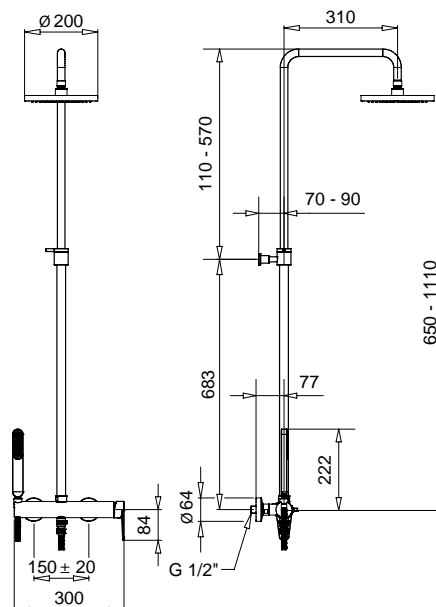

Monocomando doccia esterno con attacco da 3/4"
completo di colonna con kit duplex, deviatore
e doccia
External shower mixer 3/4" attack complete of rigid
riser with duplex, diverter and big shower

FINITURE/FINISHING

CR

€

635,00