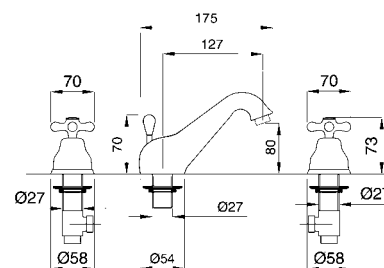

Batteria lavabo con scarico automatico
1"1/4 con flex inox
Wash basin mixer automatic pop-up
1"1/4 with flex

FINITURE/FINISHING

	€
CR	177,00
CRDO	185,00
COCR	183,00
CODO	191,00
DO	309,00
RA	239,00
BR	239,00