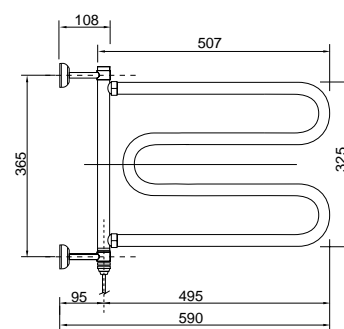

FINITURE/FINISHING

CR

€

752,00