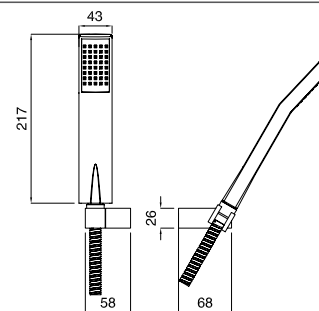

19709

Kit duplex piatto
Duplex kit flat type

FINITURE/FINISHING		€
CR		109,00
NS	con doccetta 19163 · with handshower 19163	235,00
OP	con doccetta 19163 · with handshower 19163	202,00