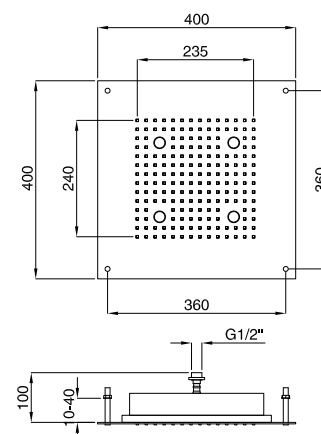

FINITURE/FINISHING

€

CR

2.250,00