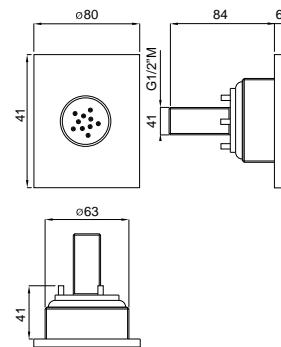

FINITURE/FINISHING

CR € 161,00