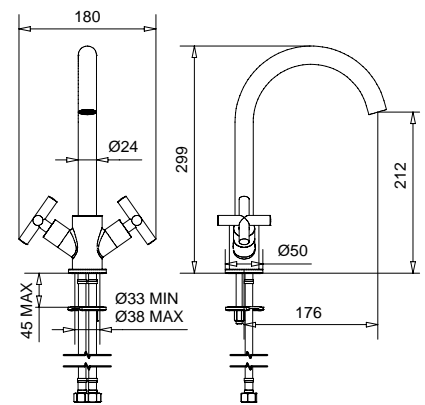

FINITURE/FINISHING

	€
CR	153,00
NS	214,00
BR	206,00
RA	206,00
OP	171,00