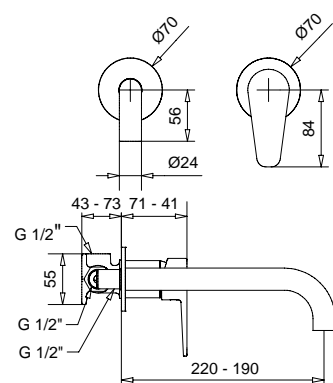

Monocomando lavabo a parete canna da 22 cm
Wall basin mixer with spout 22 cm

FINITURE/FINISHING

CR

€
97,00

3646SC

Con scarico Clic-Clac · With Clic-Clac press top waste

CR

122,00