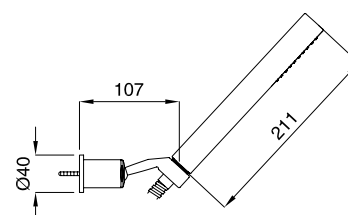

FINITURE/FINISHING		€
CR		112,00
NS	c/doccetta ottone · with brass shower	235,00
OP	c/doccetta ottone · with brass shower	202,00

19708

Kit duplex quadro
Duplex kit square style

FINITURE/FINISHING		€
CR		65,00
NS	c/doccetta ottone · with brass shower	167,00
OP	c/doccetta ottone · with brass shower	151,00