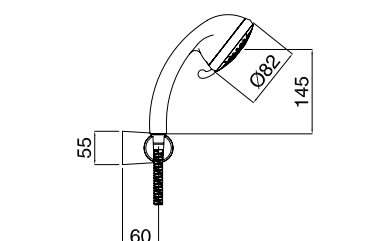

FINITURE/FINISHING €	
CR	41,00

19163

Doccetta quadra ABS (TETRIS e STONE)
Square handshower ABS (TETRIS and STONE)

FINITURE/FINISHING		€
CR		21,00
NS	in ottone · in brass	102,00
OP	in ottone · in brass	100,00