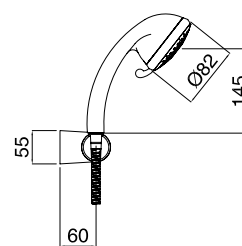

19762

Saliscendi "Venus" doccetta idromassaggio
Sliding rail "Venus" with hydromassage handshower

FINITURE/FINISHING

CR

€

66,00

19713

Kit duplex
Duplex kit