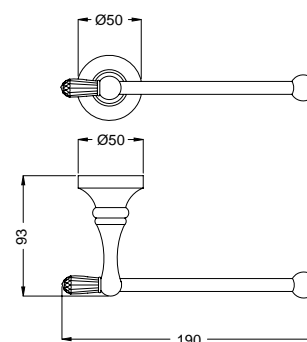

27815

Porta accappatoio
Bath-wrap holder

FINITURE/FINISHING	€
CR	76,00
BR	97,00
DO	122,00

27823

Porta rotolo
Toilet roll holder

FINITURE/FINISHING	€
CR	95,00
BR	123,00
DO	155,00

27825
28825

27825
Porta scopino a muro con vetro satinato
Toilet brush holder for wall with satin glass