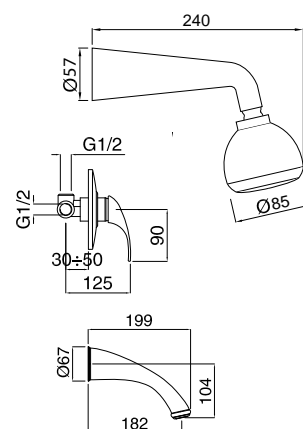

8738

Monocomando doccia esterno senza duplex
External shower mixer without duplex

FINITURE/FINISHING

CR

€
82,00

8735

Monocomando doccia esterno con kit duplex
External shower mixer with duplex kit

FINITURE/FINISHING

CR

€
117,00

8774

Monocomando incasso con deviatore, bocca e soffione
Built-in bath mixer with spout and shower

FINITURE/FINISHING

CR

€
315,00

8773

Monocomando doccia incasso con braccio doccia
Built-in shower mixer with shower arm

FINITURE/FINISHING

CR

€
110,00