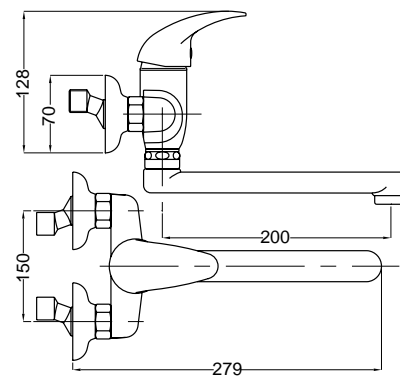

FINITURE/FINISHING

CR con canna 13 cm / with spout 13 cm	95,00
CR con canna 20 cm / with spout 20 cm	97,00
CR con canna 35 cm / with spout 35 cm	99,00

€