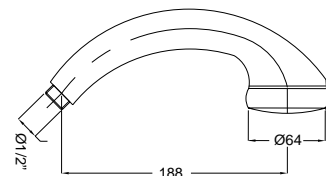

Doccetta "Lily" in dotazione su serie AXO
Handshower "Lily" for AXO

FINITURE/FINISHING €	
CR	43,00
BR	58,00
DO	95,00