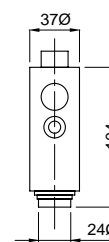

Doccetta per estraibile art. 2279
Handshower for pull-out mixer art. 2279

FINITURE/FINISHING	€
CR	64,00