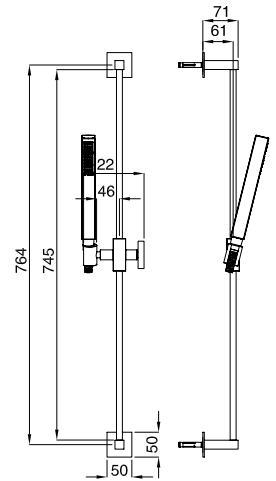

19261

Saliscendi completo tipo quadro, doccetta quadra
Sliding rail square type, square handshower

FINITURE/FINISHING		€
CR		316,00
NS	c/doccetta ottone - with brass shower	516,00