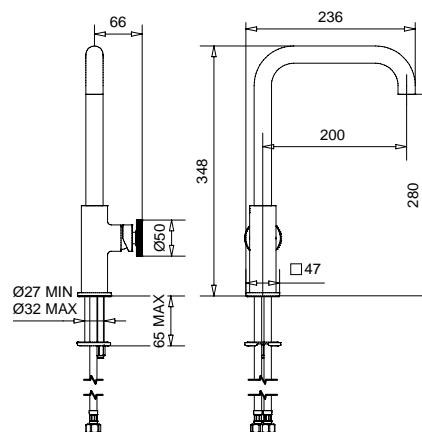

FINITURE/FINISHING

CR

€
176,00

NS

246,00

OP

197,00