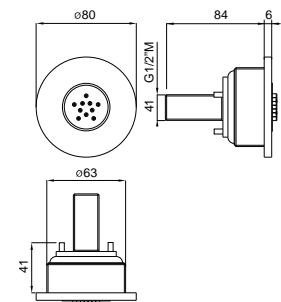

19741

Body jet modello quadro
Square body jet

FINITURE/FINISHING

CR € 161,00

19740

Body jet modello tondo
Round body jet

FINITURE/FINISHING

CR € 107,00