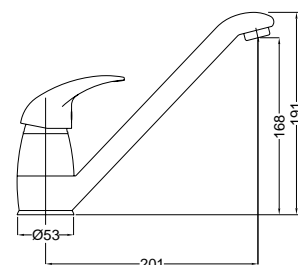

FINITURE/FINISHING

	€
CR	117,00