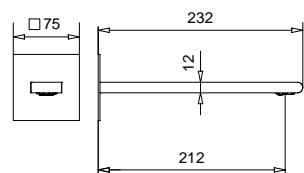

Bocca a parete "STONE" 21 cm
"STONE" spout for wall 21 cm

FINITURE/FINISHING	€
CR	139,00
NS	194,00
OP	156,00