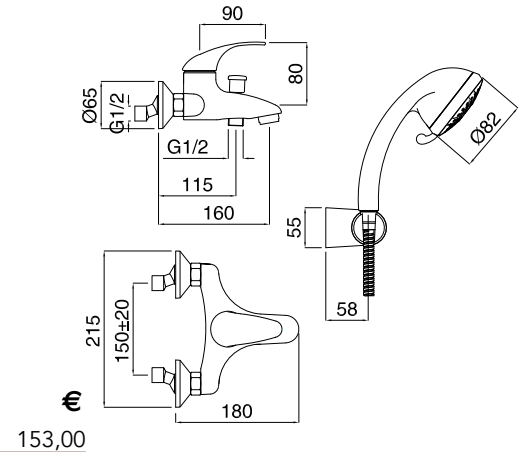

€ 153,00

8708

Monocomando vasca esterno senza duplex
External bath mixer without duplex shower