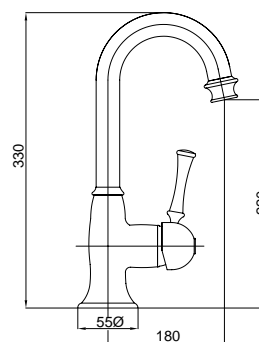

6482

Denver

Monocomando monoforo lavello canna girevole con flex inox
Single hole sink mixer swivel spout with flex

FINITURE/FINISHING	€
CR	160,00
NS	224,00
BR	216,00
RA	216,00
DO	280,00
BO	218,00

6481

Denver

Monocomando monoforo lavello canna alta girevole con flex inox
Single hole sink mixer swivel high spout with flex

FINITURE/FINISHING	€
CR	147,00
NS	206,00
BR	198,00
RA	198,00
DO	257,00
BO	200,00

7596

Sottofinestra

Monocomando monoforo lavello canna abbassabile stile antico
Single hole sink mixer with lowering spout old style

FINITURE/FINISHING	€
CR	217,00
RA	293,00
BR	293,00
DO	379,00

6382

Oxford

Monocomando monoforo lavello canna tubo girevole con flex inox
Single hole sink mixer swivel tube spout with flex

FINITURE/FINISHING	€	FINITURE/FINISHING	€
CR	162,00	NIL	227,00
CRDO	182,00	BO	220,00
RA	219,00	OP	181,00
BR	219,00	NS	227,00
DO	283,00	NF	227,00