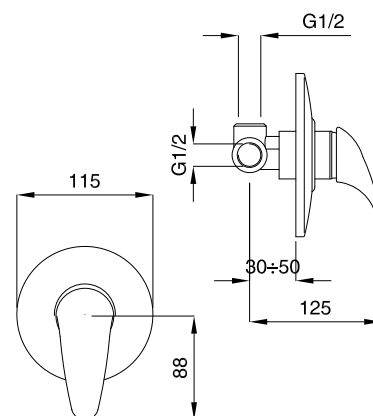

FINITURE/FINISHING €
CR 51,00

8772