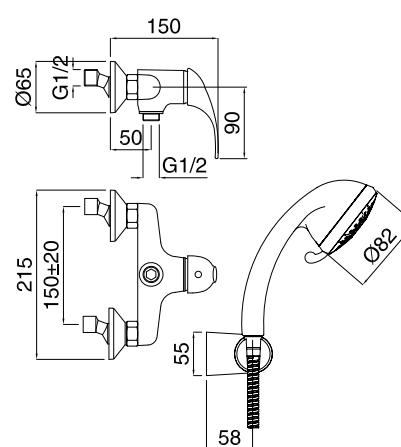

8738

Monocomando doccia esterno senza duplex
External shower mixer without duplex

FINITURE/FINISHING

CR

€
82,00

8735

Monocomando doccia esterno con kit duplex
External shower mixer with duplex kit

FINITURE/FINISHING

CR

€
117,00

8774

Monocomando incasso con deviatore, bocca e soffione
Built-in bath mixer with spout and shower

FINITURE/FINISHING

CR

€
315,00

8773

Monocomando doccia incasso con braccio doccia
Built-in shower mixer with shower arm

FINITURE/FINISHING

CR

€
110,00