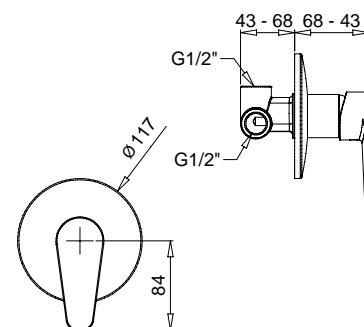

Monocomando doccia incasso
Built-in shower mixer

FINITURE/FINISHING €
CR 45,00