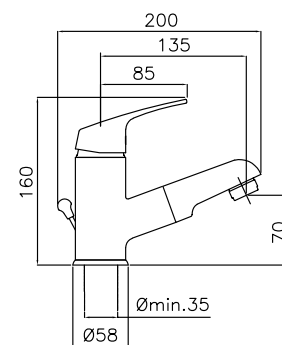

Monocomando lavabo doccino estraibile
Single hole basin mixer pull-out shower

FINITURE/FINISHING

CR

€

152,00