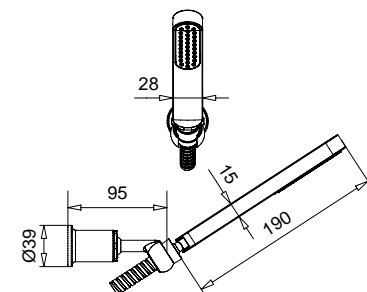

Kit duplex "Century" e "Tess"
"Century" and "Tess" duplex kit

FINITURE/FINISHING €	
CR	64,00