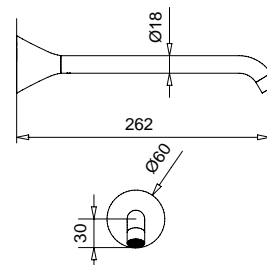

FINITURE/FINISHING

	€
CR	87,00
OP	97,00
NF	122,00
OS	152,00

19344

Bocca a parete "ORION" 26 cm
"ORION" spout for wall 26 cm

FINITURE/FINISHING

	€
CR	90,00
OP	100,00
NF	126,00
OS	155,00

19313

Bocca da incasso
Built-in wall spout