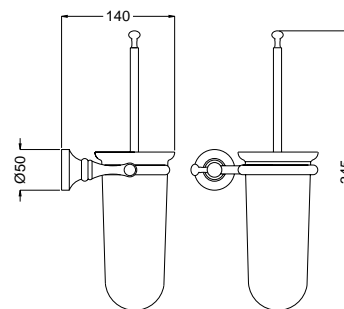

FINITURE/FINISHING

	€
24825 CR	212,00
BR	267,00
DO	294,00
25825 CR	187,00
BR	242,00
DO	269,00