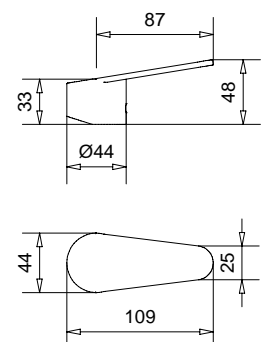

FINITURE/FINISHING

€

CR

11,00