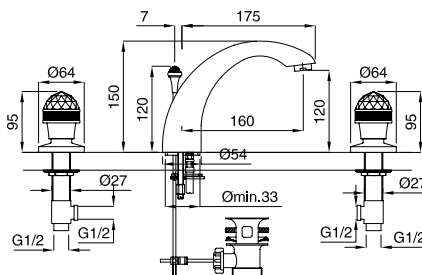

FINITURE/FINISHING

CR	346,00
CRDO	368,00
DO	512,00
BR	423,00