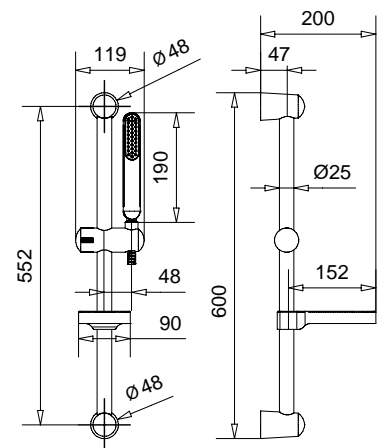

CR

64,00

19767

Saliscendi "Venus" con doccetta "Century"
Sliding rail "Venus" with "Century" handshower

FINITURE/FINISHING

€

CR

69,00