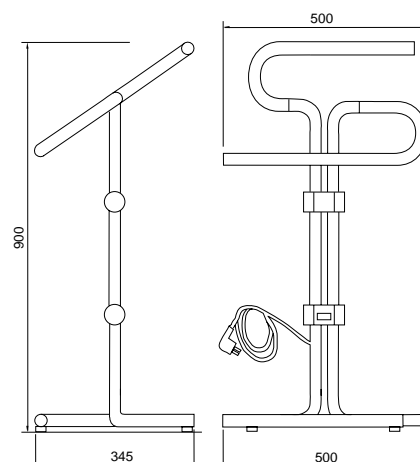

FINITURE/FINISHING

CR

€

528,00