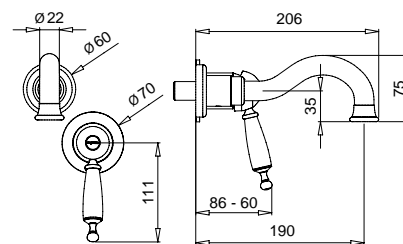

Parti esterne monocomando a parete
con canna 19 cm
External part of wall mixer with spout 19 cm

FINITURE/FINISHING €		FINITURE/FINISHING €	
CR	104,00	BR	153,00
CRDO	110,00	NIL	160,00
DO	209,00	NS	160,00
RA	153,00	NF	160,00
OP	121,00	BO	154,00