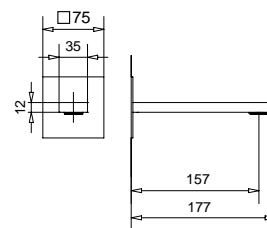

40100

Pattumiera a pedale lt. 5
Pedal bins lt. 5

FINITURE/FINISHING	€
CR	84,00

19327

Bocca a parete quadra 15,5 cm
Square spout for wall 15,5 cm

FINITURE/FINISHING	€
CR	95,00
NS	133,00
OP	106,00

19330

Bocca a parete quadra 21 cm
Square spout for wall 21 cm