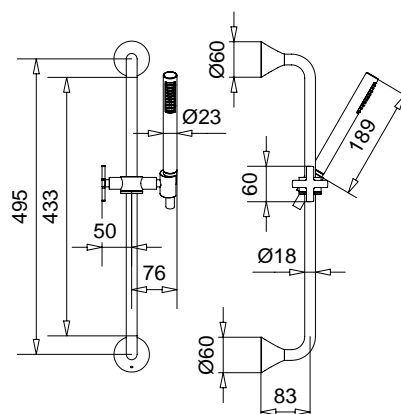

FINITURE/FINISHING

	€
CR	247,00
OP	c/doccetta ottone · with brass shower 304,00
NF	c/doccetta ottone · with brass shower 373,00
OS	c/doccetta ottone · with brass shower 502,00