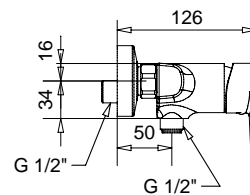

Monocomando doccia esterno senza duplex
External shower mixer without duplex

FINITURE/FINISHING

CR

€

84,00