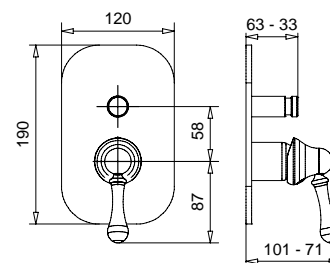

Blocco interno art. 19898
Built-in art. 19898