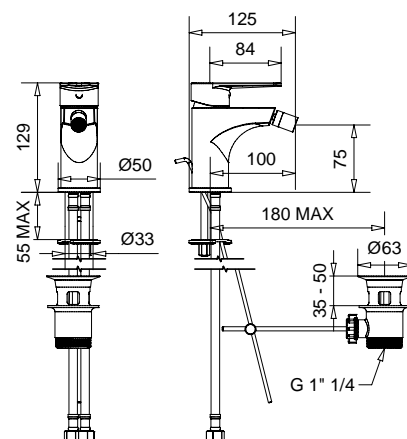

Monocomando bidet scarico automatico
1"1/4 con flex inox
Single hole basin mixer pop-up 1"1/4 with flex

FINITURE/FINISHING €
CR 83,00

3623E
Con cartuccia a risparmio energetico
With energy saving cartridge

CR 88,00