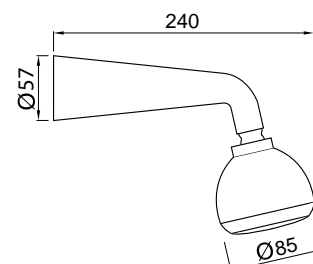

FINITURE/FINISHING €
CR 69,00

19763

Solo asta saliscendi "Venus"
Only sliding rail "Venus"

FINITURE/FINISHING €
CR 32,00

19115

Braccio doccia con soffione idromassaggio
Shower arm with hydromassage shower

FINITURE/FINISHING €
CR 60,00