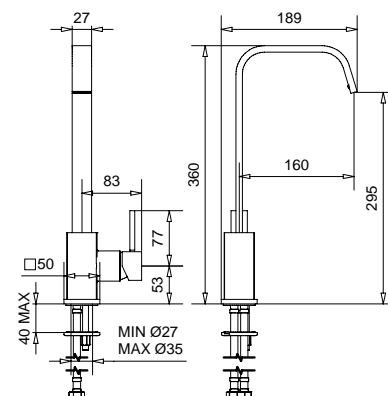

FINITURE/FINISHING

	€
CR	295,00
NS	413,00
OP	330,00