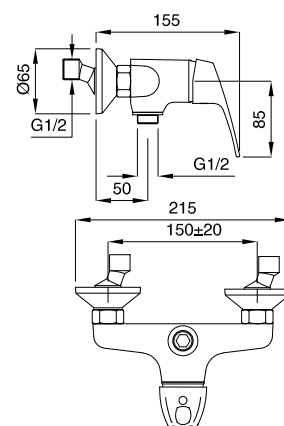

6530

Monocomando doccia incasso
Built-in shower mixer

FINITURE/FINISHING

€

CR

51,00

6572

Monocomando incasso con deviatore a 2 uscite
Built-in mixer 2 ways with diverter

FINITURE/FINISHING

€

CR

194,00

6538

Monocomando doccia esterno senza duplex
External shower mixer without duplex

FINITURE/FINISHING

€

CR

73,00

6535

Monocomando doccia esterno con kit duplex
External shower mixer with duplex kit

FINITURE/FINISHING

€

CR

103,00