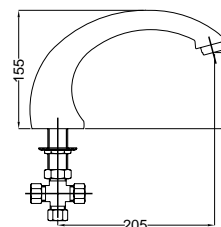

FINITURE/FINISHING

	€
CR	130,00
CRDO	132,00
COCR	133,00
BR	175,00
RA	175,00
DO	227,00
CODO	135,00