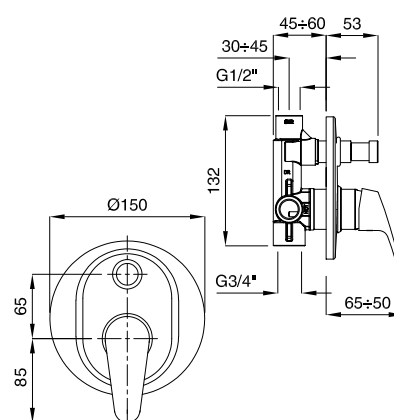

FINITURE/FINISHING

€

CR

194,00

6538

Monocomando doccia esterno senza duplex
External shower mixer without duplex