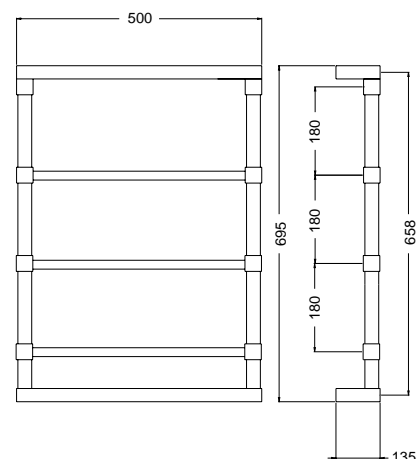

Distance between hole centres for wall mounting: 470 mm.

Electric elements pastection level IP64.

Cable length for wall provided models 1200 mm

FINITURE/FINISHING

€

CR

1.755,00

20860