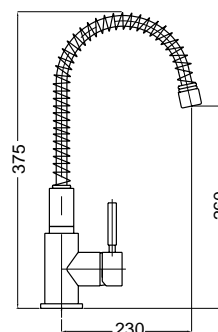

FINITURE/FINISHING

	€
CR	196,00