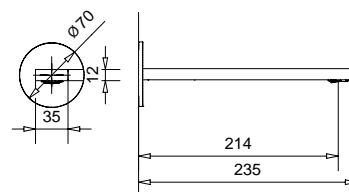

FINITURE/FINISHING

	€
CR	128,00
NS	179,00
OP	144,00
CNL	179,00
GF	205,00