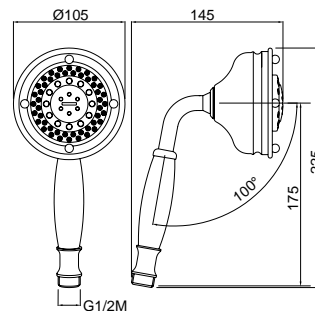

Doccetta in ottone 5 getti anticalcare
Brass handshower 5 jets non-liming

FINITURE/FINISHING €	
CR	148,00
BR	200,00
RA	200,00
DO	259,00