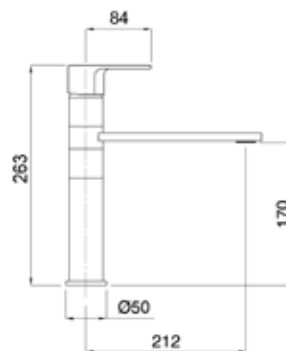

5682

Orion

Monocomando monoforo livello canna girevole
con flex inox
Single hole sink mixer swivel spout with flex

FINITURE/FINISHING

CR

€
165,00

OP solo nero · only black

185,00