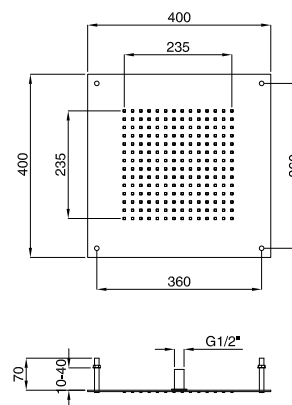

19810

Colonna doccia in acciaio inox, con soffione a pioggia, body jet, deviatore a 3 vie
Shower column for wall in stainless steel with rain shower head, body jet, 3 ways diverter

FINITURE/FINISHING

€

CR

1.102,00

19135

Soffione in acciaio ad incasso a soffitto effetto pioggia 400x400
Steel ceiling built-in shower head rain effect 400x400

FINITURE/FINISHING

€

CR

710,00

19842

Soffione in acciaio ad incasso a soffitto cromoterapia, 7 colori e pulsantiera ad incasso
Steel ceiling built-in shower chromotherapy 7 colour with remote control light switch

FINITURE/FINISHING

€

CR

2.250,00