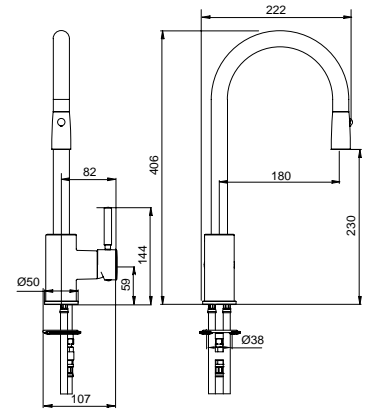

Kobuk

Monocomando monoforo lavello doccino estraibile, con calamita, con flex inox
Single hole sink mixer pull-out small shower with magnet, with flex

FINITURE/FINISHING	€
CR	258,00
NS	361,00
OP	290,00
BR	348,00