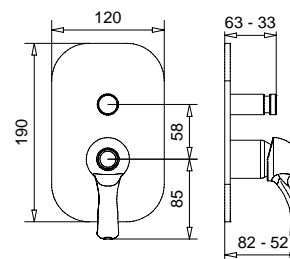

Blocco interno art. 19898
Built-in art. 19898