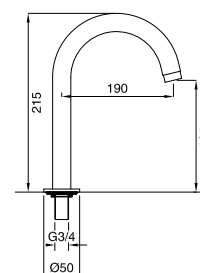

FINITURE/FINISHING	€
CR	65,00
BR	88,00
RA	88,00
GF	104,00
OP	73,00
OS	125,00
CNL	91,00
NS	91,00

19302

Bocca per batteria bordo vasca
"MILLENOVECINQUANTA"
"MILLENOVECINQUANTA" spout
for deck mount bath mixer