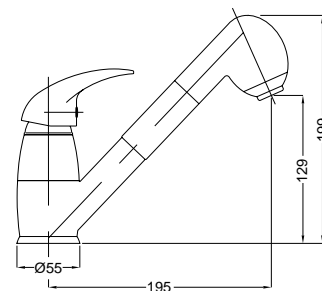

FINITURE/FINISHING

	€
CR	166,00