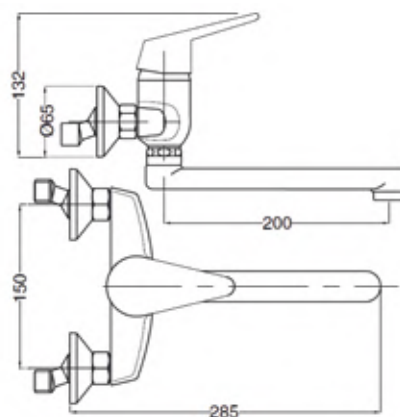

FINITURE/FINISHING

CR con canna 13 cm / with spout 13 cm	101,00
CR con canna 20 cm / with spout 20 cm	103,00
CR con canna 35 cm / with spout 35 cm	105,00

€

1840

Toby

Gruppo lavello a parete canna girevole
Wall sink mixer swivel spout