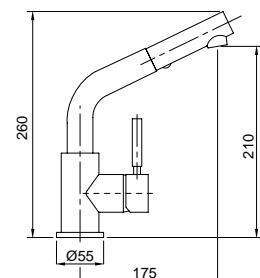

Kobuk

Monocomando monoforo lavello doccino estraibile con flex inox
Single hole sink mixer pull-out shower with flex

FINITURE/FINISHING	€
CR	223,00