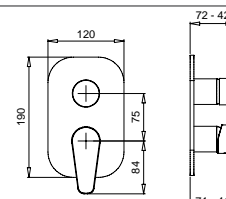

3645E

Parti esterne monocomando a parete
con canna 19 cm
External part of wall mixer with spout 19 cm

FINITURE/FINISHING
CR

€
58,00

Blocco interno art. 19891
Built-in art. 19891

3646E

Parti esterne monocomando a parete
con canna 22 cm
External part of wall mixer with spout 22 cm

FINITURE/FINISHING
CR

€
61,00

Blocco interno art. 19891
Built-in art. 19891

3672E

Parti esterne monocomando incasso con deviatore
a 2 uscite
External part of built-in mixer with 2 ways diverter

FINITURE/FINISHING
CR

€
67,00

Blocco interno art. 19898
Built-in art. 19898

3631E

Parti esterne monocomando incasso con deviatore
a 3 uscite
External part of built-in mixer with 3 ways diverter

FINITURE/FINISHING
CR

€
60,00

Blocco interno art. 19893
Built-in art. 19893

3632E

Parti esterne monocomando incasso con deviatore
a 4 uscite
External part of built-in mixer with 4 ways diverter

FINITURE/FINISHING
CR

€
60,00

Blocco interno art. 19894
Built-in art. 19894