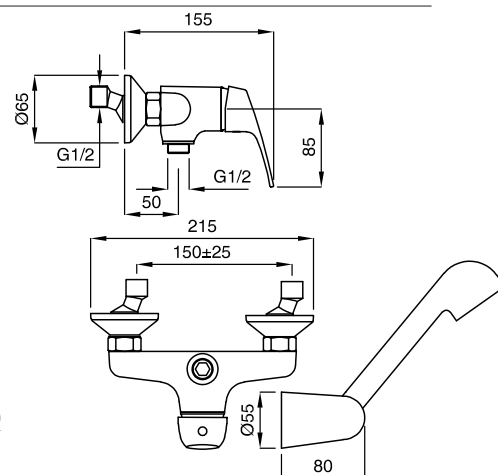

FINITURE/FINISHING

€

CR

73,00

6535

Monocomando doccia esterno con kit duplex
External shower mixer with duplex kit