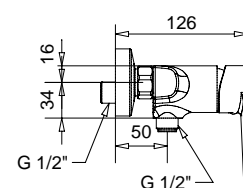

3638

Monocomando doccia esterno senza duplex
External shower mixer without duplex

FINITURE/FINISHING

CR

€

84,00

3635

Monocomando doccia esterno con kit duplex
External shower mixer with duplex kit

FINITURE/FINISHING

CR

€

146,00

3636C

Monocomando doccia esterno con attacco da 3/4"
completo di colonna con kit duplex, deviatore
e doccia
External shower mixer 3/4" attack complete of rigid
riser with duplex, diverter and big shower

FINITURE/FINISHING

CR

€

635,00