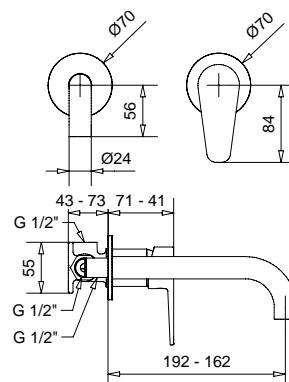

Monocomando lavabo a parete canna da 19 cm
Wall basin mixer with spout 19 cm

FINITURE/FINISHING

CR

€
94,00

3645SC

Con scarico Clic-Clac · With Clic-Clac press top waste

CR

119,00