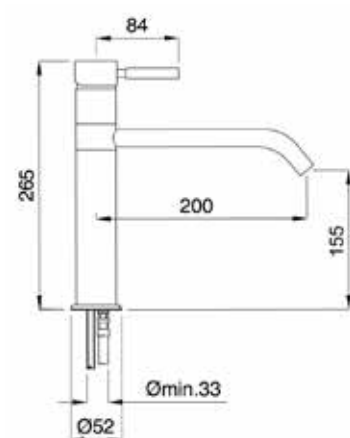

FINITURE/FINISHING

	€
CR	166,00
NS	232,00
OP	186,00
BR	224,00