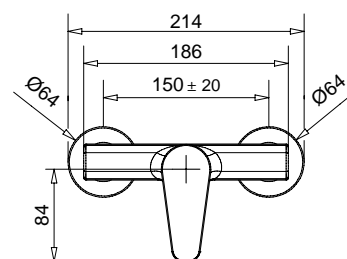

Monocomando doccia esterno senza duplex
External shower mixer without duplex

FINITURE/FINISHING

CR

€

84,00