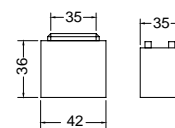

FINITURE/FINISHING €		FINITURE/FINISHING €	
CR	40,00	GF	48,00
OP	42,00	NF	43,00
BR	45,00	NIL	43,00
RA	45,00	NS	43,00
DO	51,00	BO	46,00
CNL	43,00