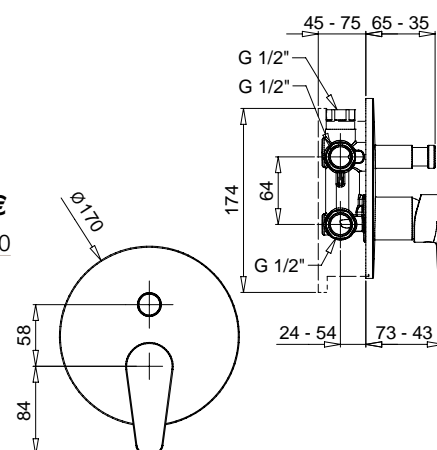

Monocomando incasso con deviatore a 2 uscite
Built-in mixer 2 ways with diverter

FINITURE/FINISHING €
CR 169,00