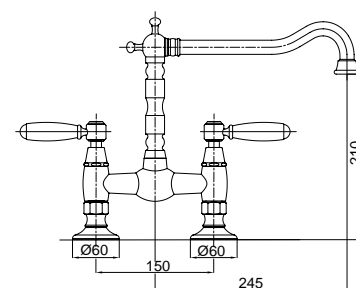

Revival Uni

Cucina a ponte con canna stile antico, leva Uni
Bridge kitchen with old style spout, handle Uni

FINITURE/FINISHING	€
CR	212,00
CRDO	232,00
RA	286,00
BR	286,00
DO	371,00