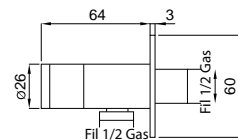

19780

Gancio incasso quadro fisso con presa acqua
Square built-in fixed support with wall connection

FINITURE/FINISHING	€
CR	40,00
NS	56,00
OP	45,00

19781

Gancio da incasso minimalista con presa acqua
Minimalist built-in fixed support with wall connection