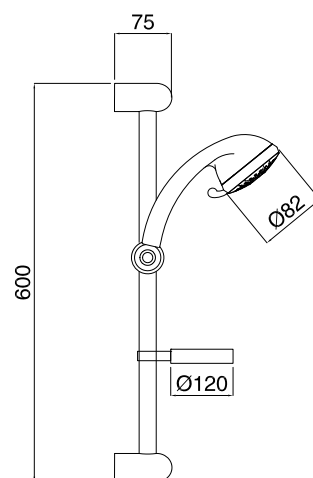

19762

Saliscendi "Venus" doccetta idromassaggio
Sliding rail "Venus" with hydromassage handshower

FINITURE/FINISHING

CR

€

66,00

19713

Kit duplex
Duplex kit