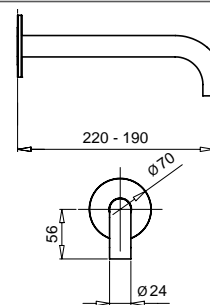

FINITURE/FINISHING

	€
CR	46,00
NS	63,00
OP	51,00
BR	61,00
OS	94,00
CNL	65,00
GF	72,00