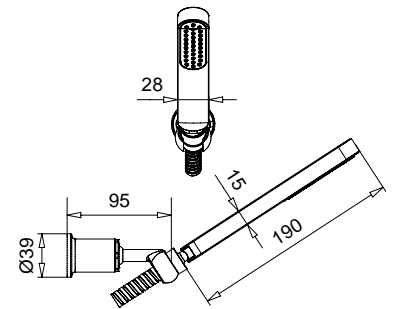

19715

Kit duplex
Duplex kit

FINITURE/FINISHING

€

CR

64,00

19767

Saliscendi "Venus" con doccetta "Century"
Sliding rail "Venus" with "Century" handshower

FINITURE/FINISHING

€

CR

69,00

19515

Leva "Old Century"
Handle "Old Century"

FINITURE/FINISHING

€

CR

11,00