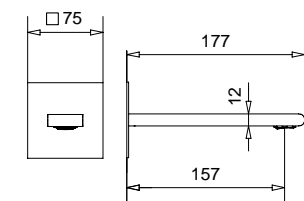

Bocca a parete "STONE" 15,5 cm
"STONE" spout for wall 15,5 cm

FINITURE/FINISHING	€
CR	123,00
NS	172,00
OP	138,00