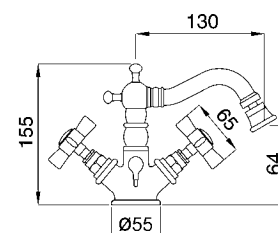

842

Con tubetti rame · With copper tubes

FINITURE/FINISHING

FINITURE/FINISHING	€
CR	171,00
CRDO	187,00
RA	231,00
BR	231,00
DO	299,00
NIL	239,00