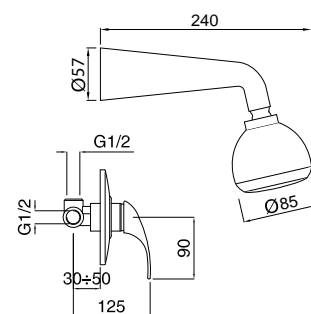

FINITURE/FINISHING

CR

€
110,00

19762

Saliscendi "Venus" doccetta idromassaggio
Sliding rail "Venus" with hydromassage handshower

FINITURE/FINISHING
CR

€
66,00

19713