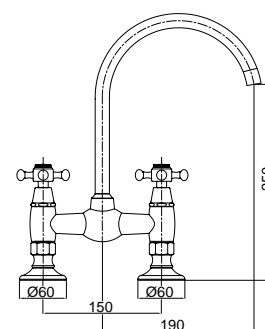

Lady

Cucina a ponte con canna tonda
Bridge kitchen with round spout

FINITURE/FINISHING	€
CR	183,00
CRDO	213,00
RA	247,00
BR	247,00
DO	320,00