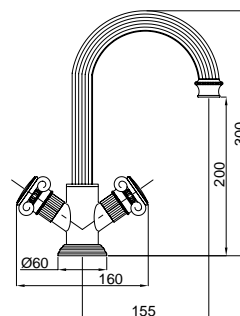

Olympia

Monoforo lavello canna tubo girevole
con flex inox
Single hole sink mixer swivel tube spout with flex

FINITURE/FINISHING	€
CR	350,00
BR	472,00
DO	612,00
NS	490,00