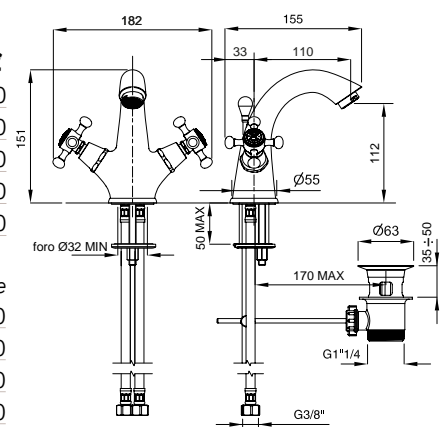

FINITURE/FINISHING

	€
CR	111,00
CRDO	140,00
DO	193,00
RA	149,00
BR	149,00

934SC

Con scarico Clic-Clac · With Clic-Clac press top waste

CR	136,00
CRDO	165,00
DO	237,00
RA	183,00
BR	183,00