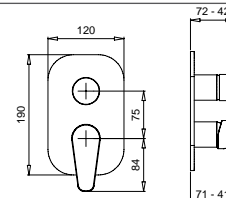

FINITURE/FINISHING
CR

€
60,00

Blocco interno art. 19894
Built-in art. 19894