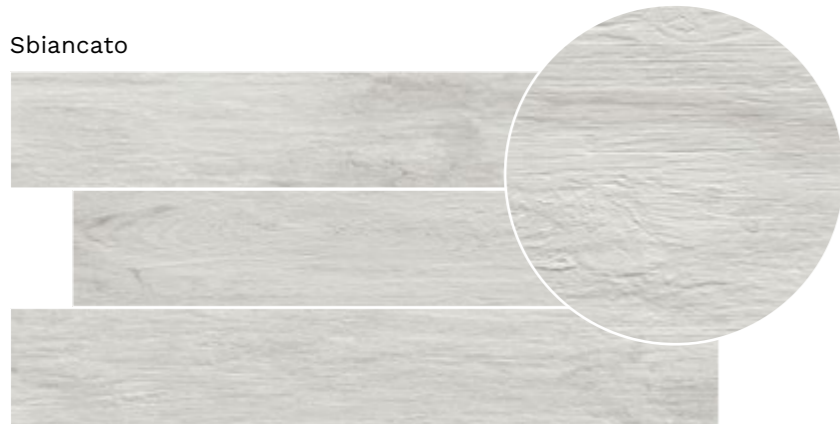

Gamma Colori

Sbiancato