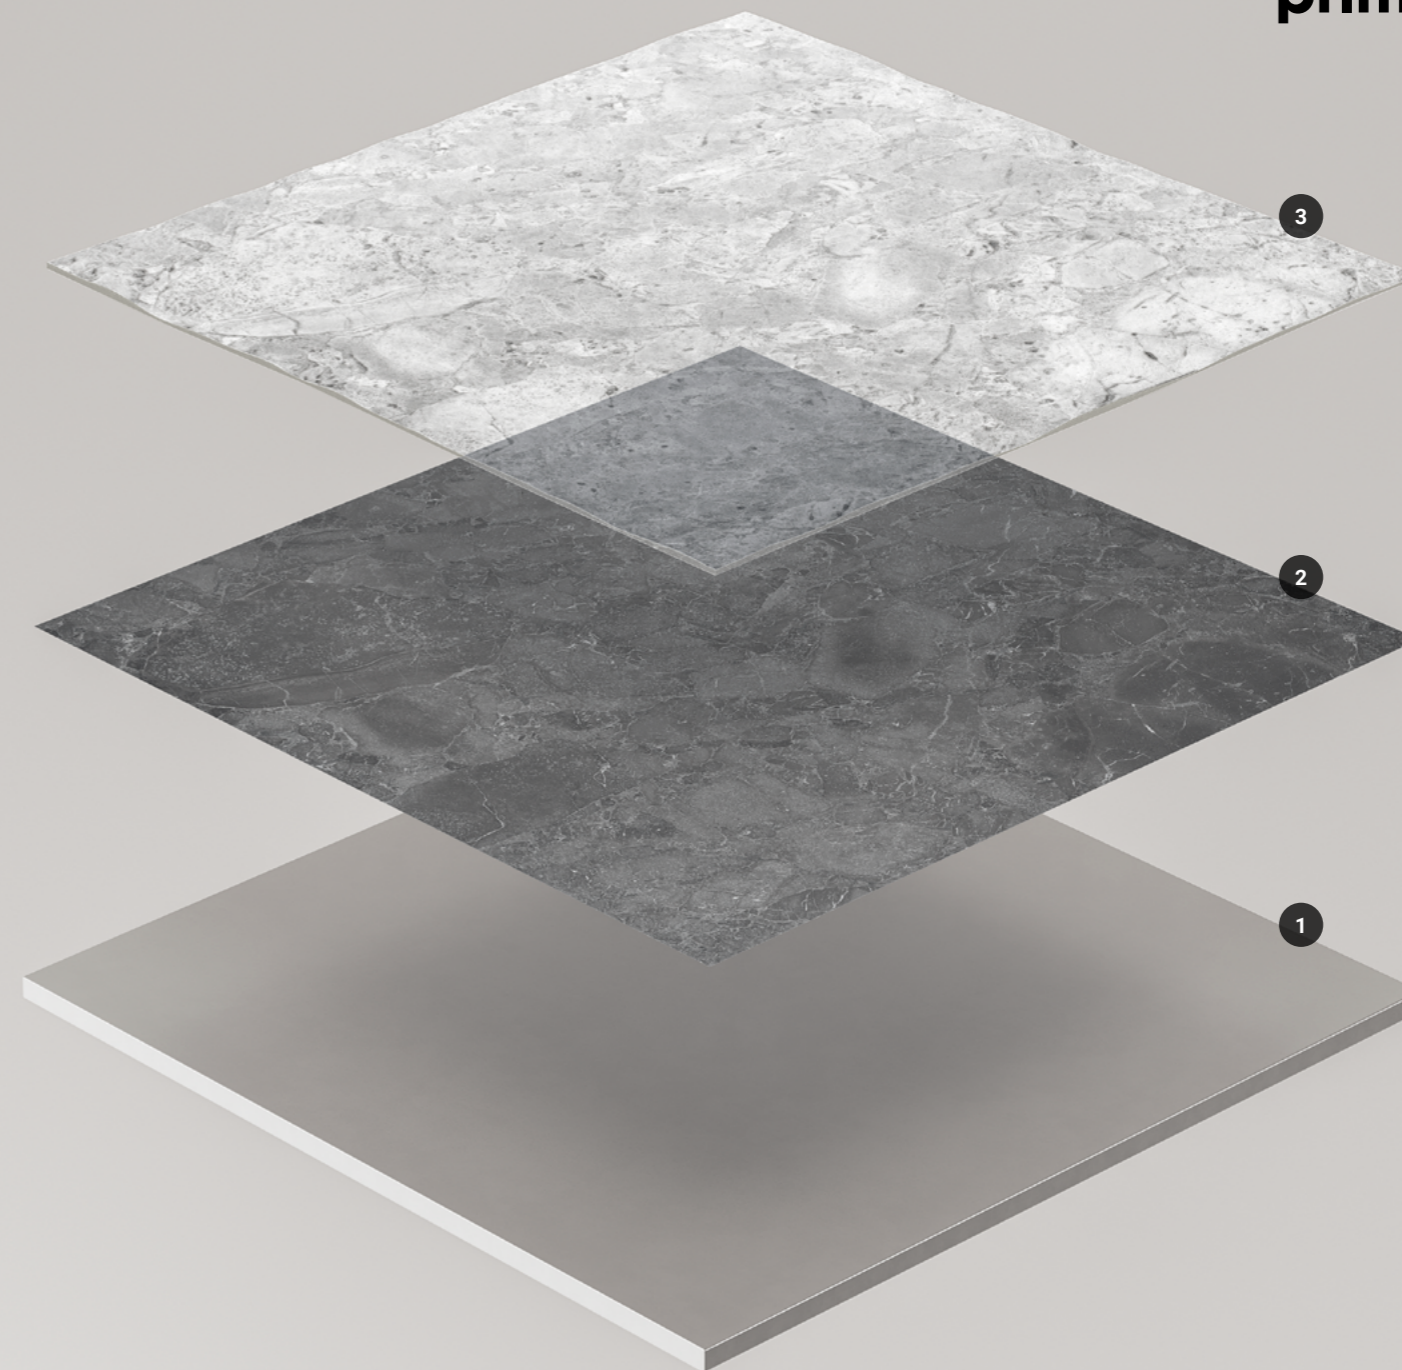

FR Grâce à la technologie in primix, le moindre détail des surfaces calcaires et à base de ciment dont s'inspirent les collections Dom est imprimé sur les dalles en grès avec une précision telle que la distinction entre le matériau céramique et la pierre d'origine s'estompe toujours plus. Des équipements de pointe de dernière génération permettent des applications sélectives de colle et de granulats. Ceci crée des reliefs tridimensionnels pouvant être parfaitement synchronisés avec des graphiques numériques haute définition, conférant ainsi au produit céramique un aspect de matière extrêmement réaliste et une qualité visuelle entièrement nouvelle.

DE Mit der in primix Technik wird jedes einzelne Detail der Kalkstein- und Betonoberflächen, an denen die Dom Kollektionen inspiriert sind, auf die Feinsteinzeugfliesen aufgedruckt, und zwar in einer Präzision, die die Unterscheidung zwischen Keramikmaterial und ursprünglichem Stein noch schwerer macht. Hochmoderne spezielle Anlagen ermöglichen die selektive Auftragung von Kleber und Granulat zur Erzeugung von dreidimensionalen Strukturen, die durch den High-Definition-Digitaldruck perfekt aufeinander abgestimmt werden können und dem Keramikprodukt einen extrem realistischen, materialbetonten Aspekt und eine völlig neuartige optische Qualität verleihen.

ES Con la tecnología in primix cada uno de los detalles de las superficies calizas y cementosas en que se inspiran las colecciones Dom se imprime en las placas de gres con una precisión tal que hace aún más difícil distinguir la materia cerámica de la materia originaria. Unas sofisticadas instalaciones de última generación permiten llevar a cabo unas aplicaciones selectivas de cola y gravilla que crean relieves tridimensionales perfectamente sincronizables con el diseño gráfico digital de alta definición, confiriéndole al producto cerámico un aspecto matérico extremadamente realista y un aspecto visual inédito.

RU Благодаря технологии in primix каждая отдельная деталь известняков и цемента, являющихся источником вдохновения коллекции Dom, наносится на керамогранитные плиты с такой высокой степенью точности, что разница между керамическим материалом и исходным материалом практически исчезает. Высокотехнологичные системы нового поколения обеспечивают выборочное нанесение клея и крошки для получения трехмерного рельефа, точно совпадающего с цифровой графикой высокого разрешения, создавая керамические изделия с очень реалистичным фактурным эффектом и невиданным ранее визуальным качеством.

1 Coloured-body porcelain stoneware
Gres porcellanato colorato in pasta

2 High-resolution surface patterning
Grafica digitale ad alta risoluzione

3 Relief structure created
with digital adhesives and grit
Struttura a rilievo realizzata
con colle digitali e graniglia